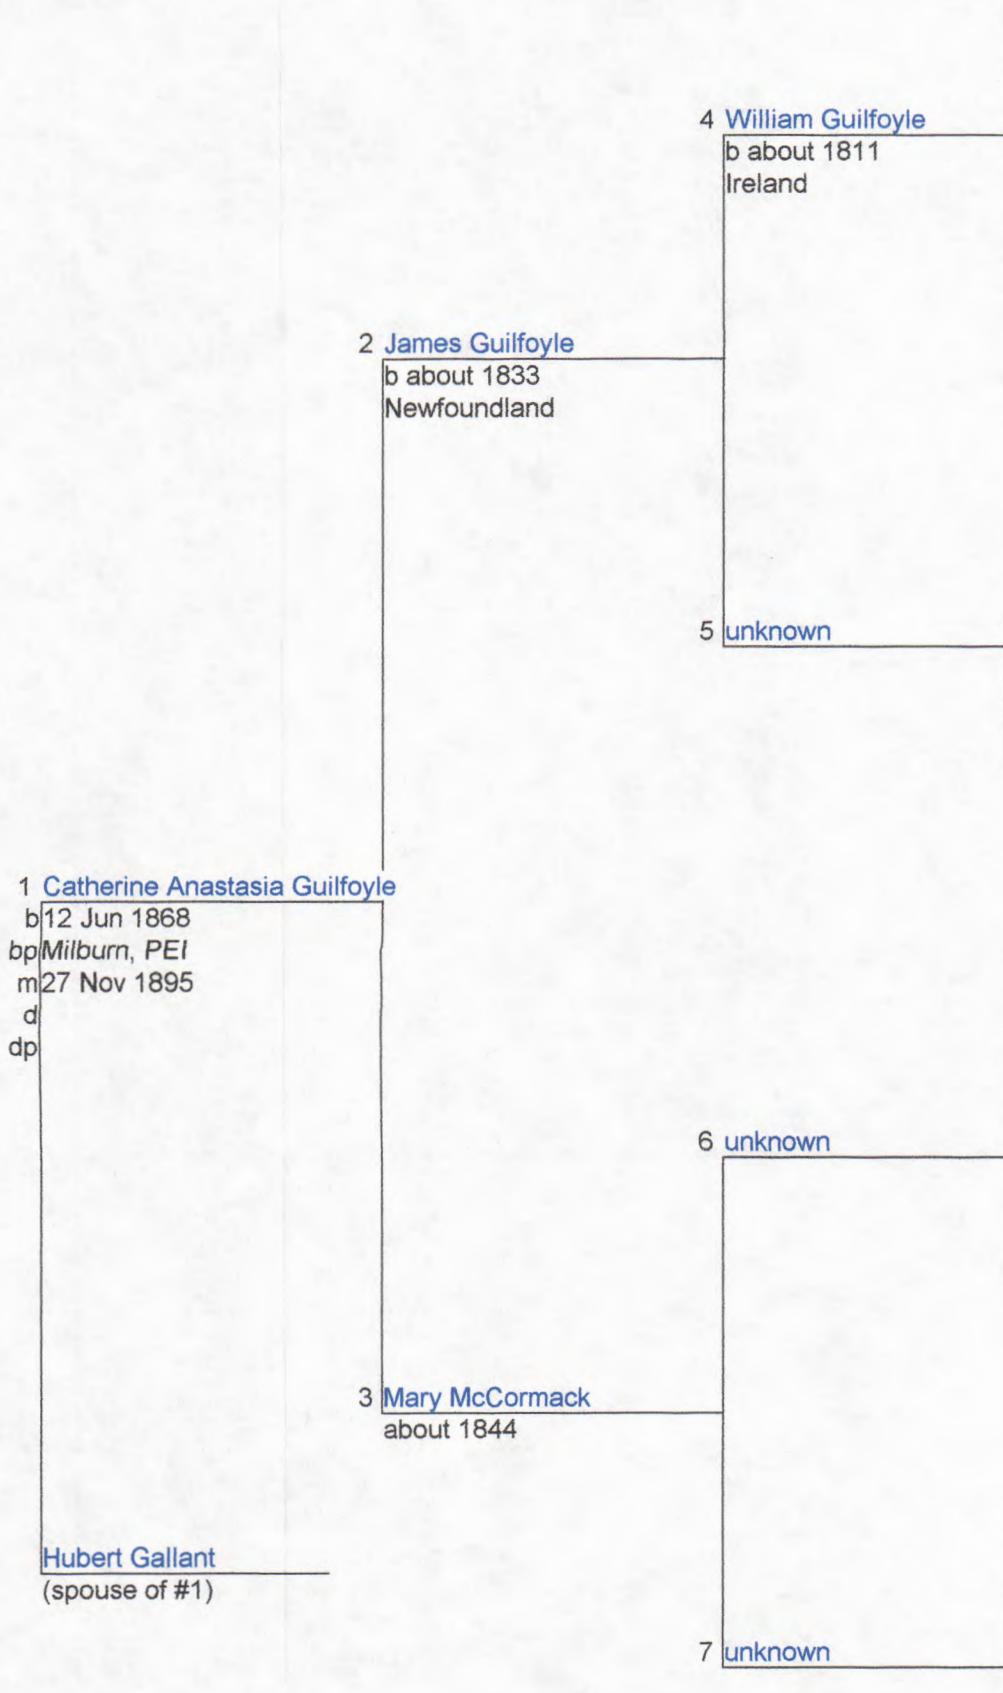

Pedigree of: Catherine Anastasia Guilfoyle

Chart No.:

Date: December 01, 2005

Compiled by: Wendy Ellis