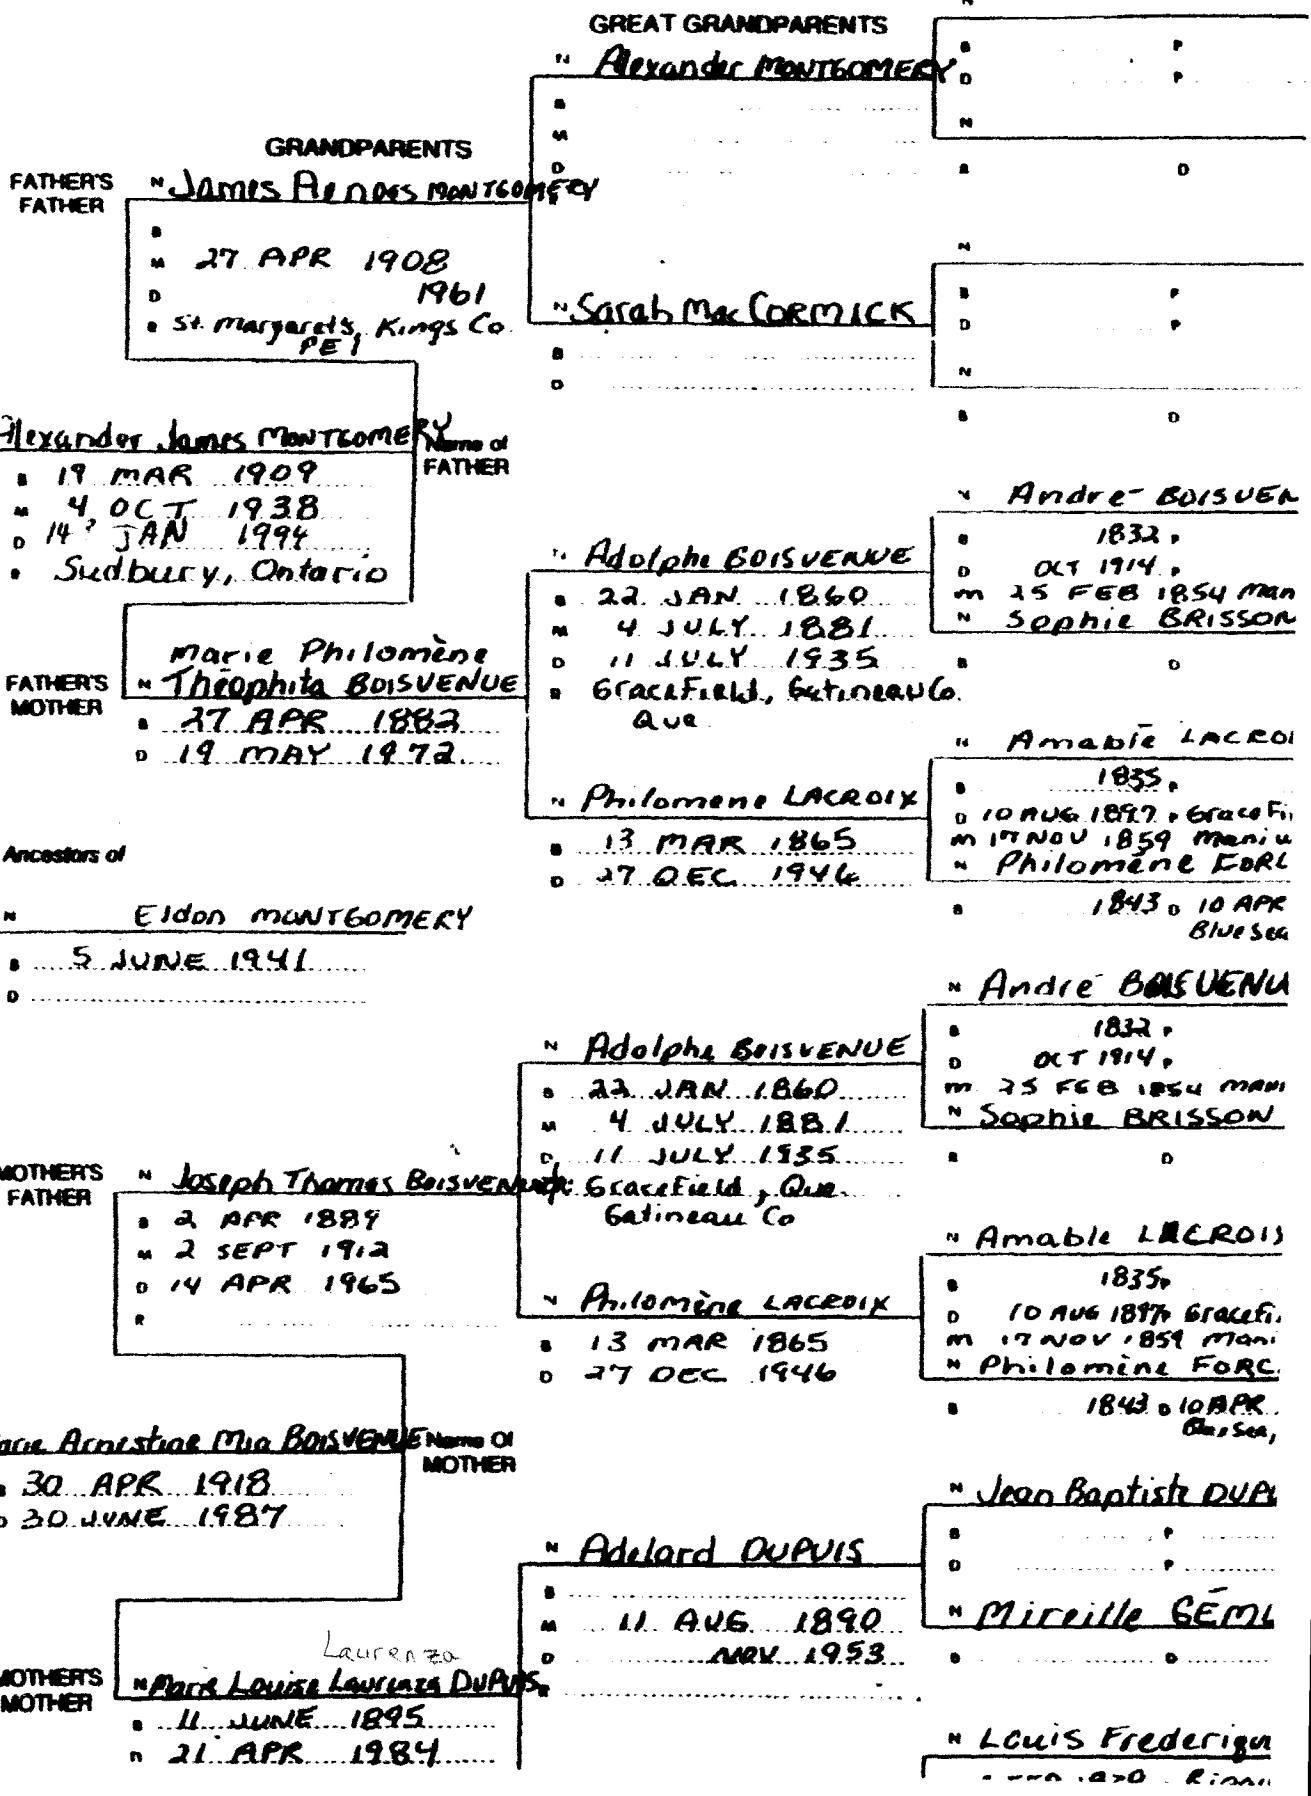

Aboriginal Ontario

Lineage Form L11

Compiled by ANNE LOSEBY Year 1997

111

Printed by
Bloomfield, Ontario

McGraw

Lineage Form L11

Compiled by Year

GRANDPARENTS

FATHER'S FATHER

N Joseph MONET dit Boisvenue
 Bap 12 AUG. 1742
 M 11 FEB. 1771
 D
 R Sault aux Recollets.

N Adrien MONET dit Boisvenue
 Bap 2 MAY. 1715 Longueuil
 M 6 NOV. 1741 Sault aux Recollets
 D 27 JUNE 1756
 R Sault aux Recollets

B 17 JAN. 1748 p Montreal
 M 13 OCT 1708 montreal
 N Jeanne VIAU
 Bap 30 APR 1688 d 17 MAR 17
 Boucherville Longueuil

N Madeleine DANIEL
 Bap 27 MAR. 1720
 D 25 JUNE 1756
 Sault aux Recollets

N Jacques DANIEL
 Bap 4 JAN. 1694 p La Rochelle Fran
 D 18 SEPT. 1753 p
 M 18 JAN 1717 montreal
 N Madeleine BARBEAU
 B 13 MAY 1697 d
 Boucherville