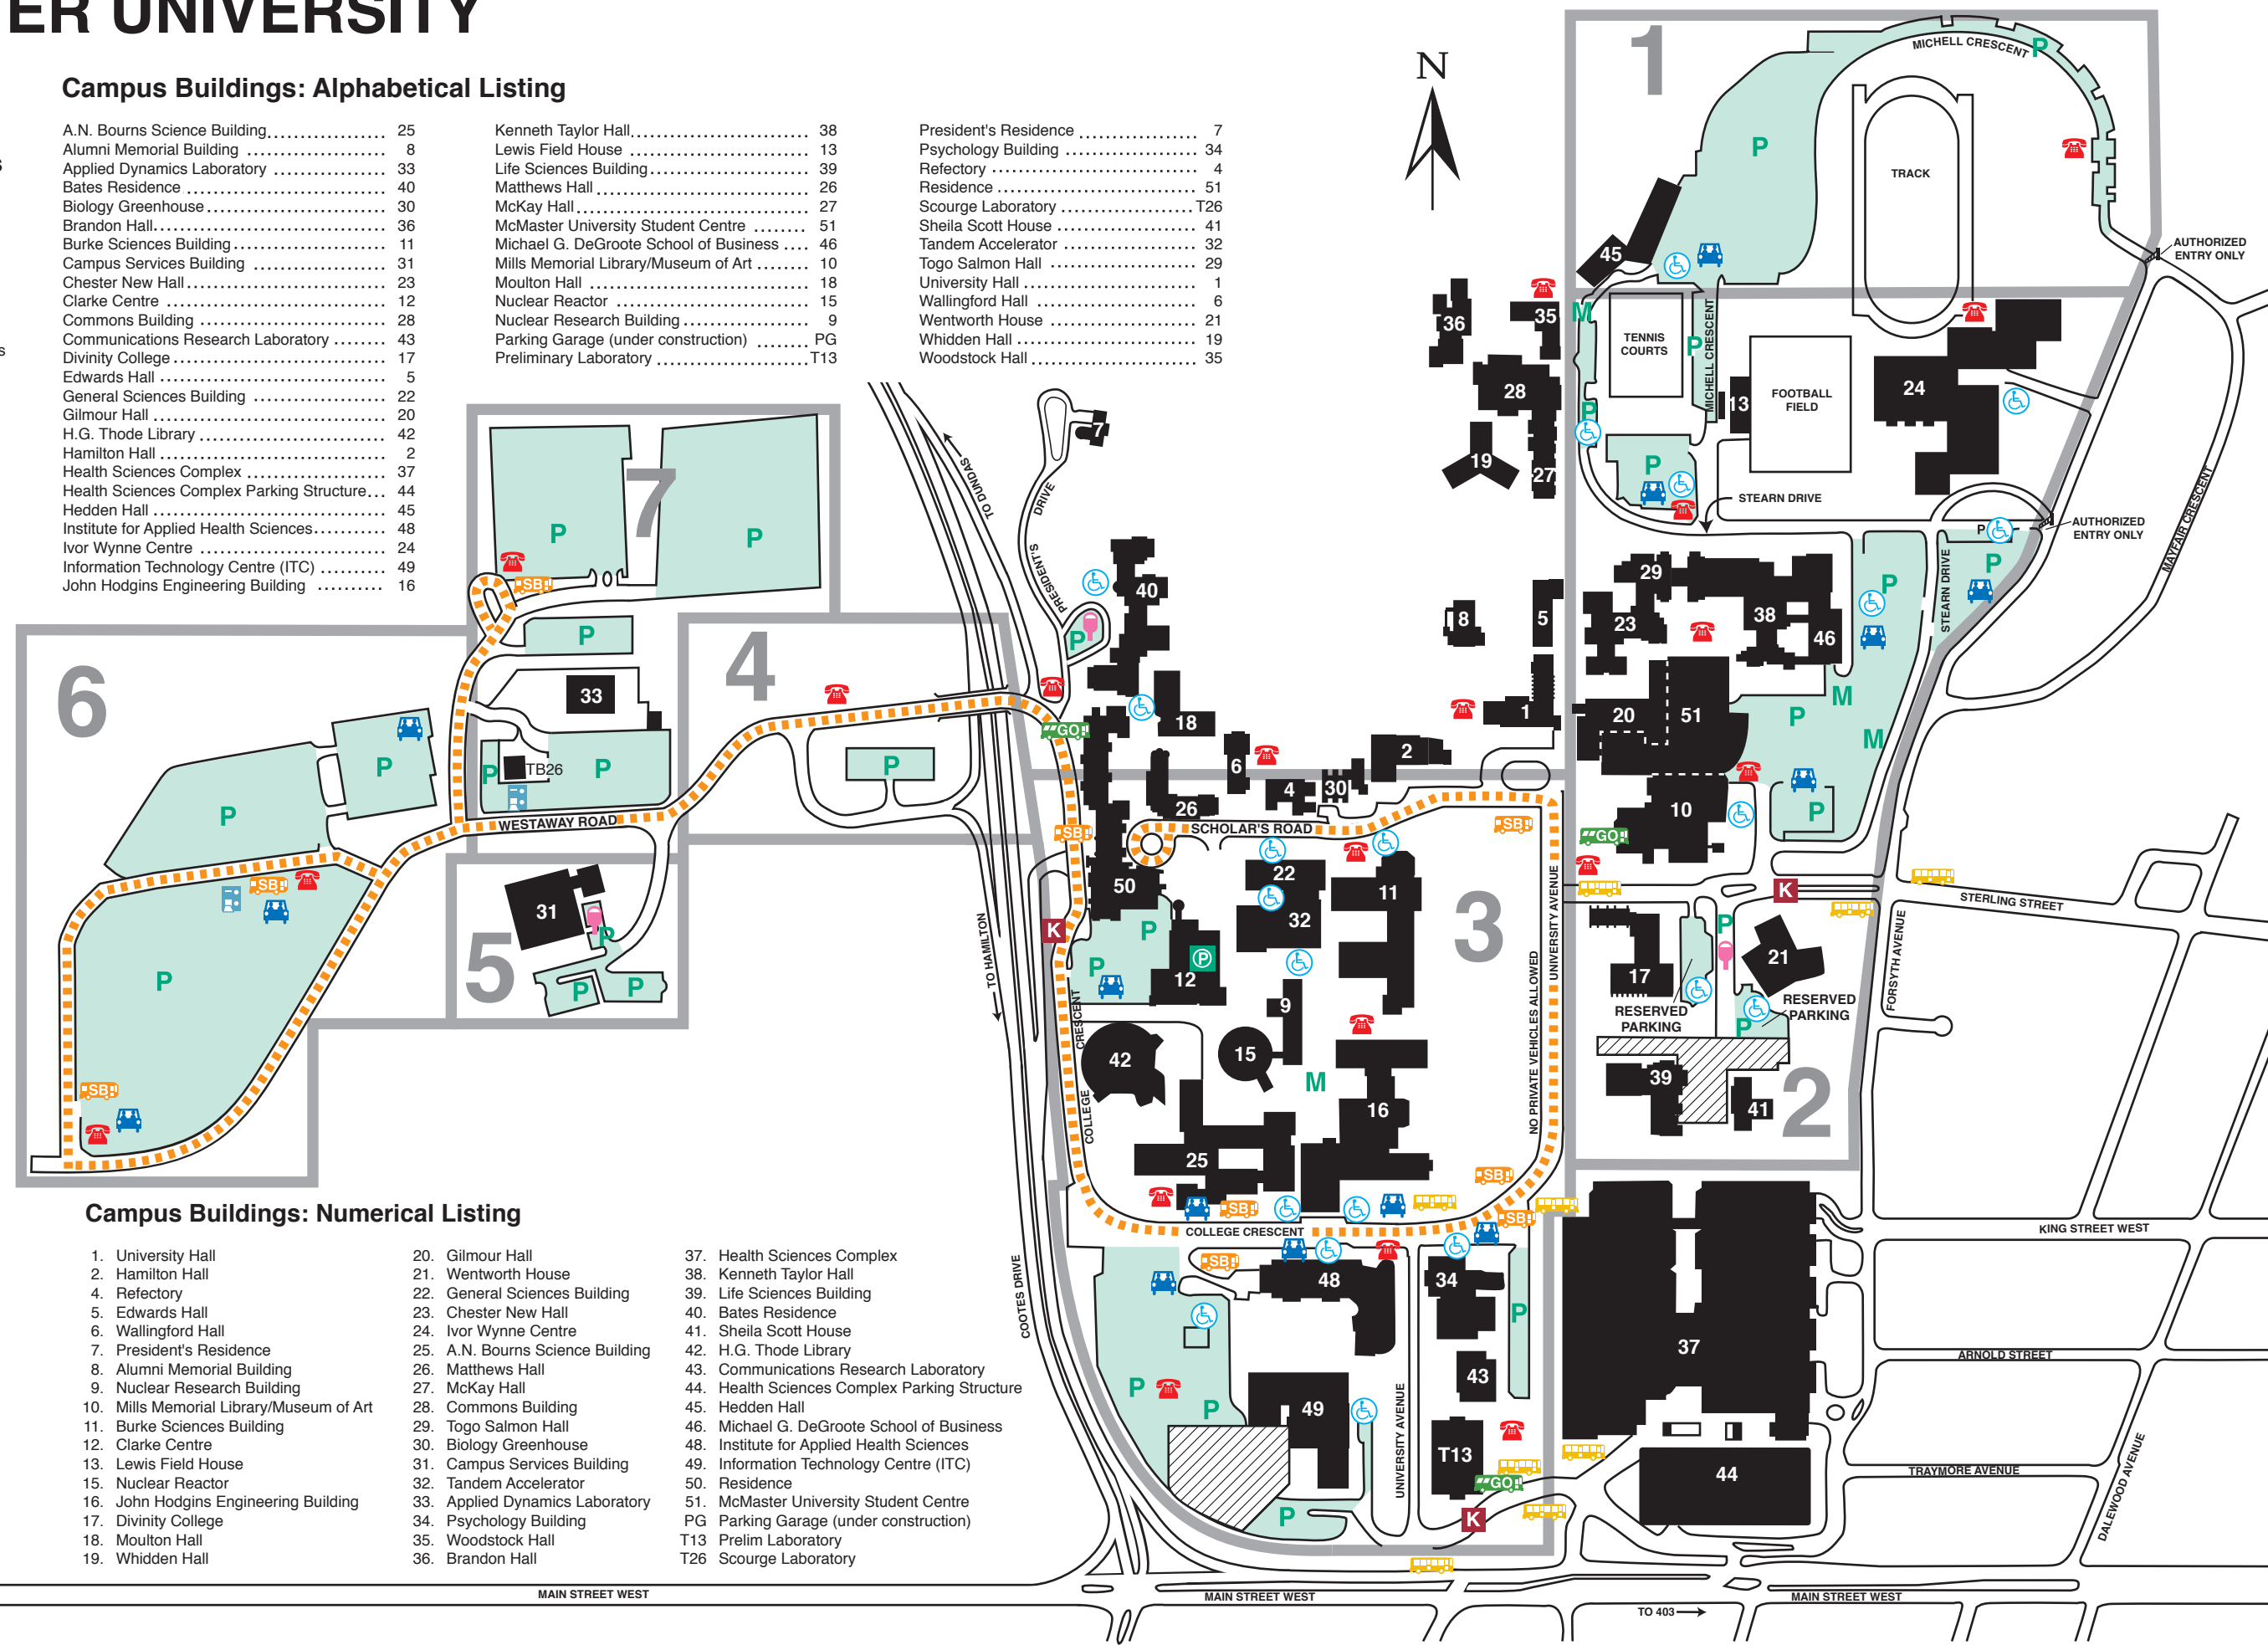

President's Residence.....	7
Psychology Building.....	34
Refectory.....	4
Residence.....	51
Scourge Laboratory.....	T26
Sheila Scott House.....	41
Tandem Accelerator.....	32
Togo Salmon Hall.....	29
University Hall.....	1
Wallingford Hall.....	6
Wentworth House.....	21
Whidden Hall.....	19
Woodstock Hall.....	35

Parking and Transit Services

- Parking
- Disability Parking
- Motorcycle Parking
- Short-term Metre Parking
- Car Pool Parking
- Pay and Display Machines
- Bus Stop
- GO Bus Stop
- Shuttle Bus Stop
- Shuttle Bus
- Traffic Kiosk
- Emergency Telephone
- Under Construction

Campus Buildings: Numerical Listing

1. University Hall	20. Gilmour Hall	37. Health Sciences Complex
2. Hamilton Hall	21. Wentworth House	38. Kenneth Taylor Hall
4. Refectory	22. General Sciences Building	39. Life Sciences Building
5. Edwards Hall	23. Chester New Hall	40. Bates Residence
6. Wallingford Hall	24. Ivor Wynne Centre	41. Sheila Scott House
7. President's Residence	25. A.N. Bourns Science Building	42. H.G. Thode Library
8. Alumni Memorial Building	26. Matthews Hall	43. Communications Research Laboratory
9. Nuclear Research Building	27. McKay Hall	44. Health Sciences Complex Parking Structure
10. Mills Memorial Library/Museum of Art	28. Commons Building	45. Hedden Hall
11. Burke Sciences Building	29. Togo Salmon Hall	46. Michael G. DeGroot School of Business
12. Clarke Centre	30. Biology Greenhouse	48. Institute for Applied Health Sciences
13. Lewis Field House	31. Campus Services Building	49. Information Technology Centre (ITC)
15. Nuclear Reactor	32. Tandem Accelerator	50. Residence
16. John Hodgins Engineering Building	33. Applied Dynamics Laboratory	51. McMaster University Student Centre
17. Divinity College	34. Psychology Building	PG Parking Garage (under construction)
18. Moulton Hall	35. Woodstock Hall	T13 Prelim Laboratory
19. Whidden Hall	36. Brandon Hall	T26 Scourge Laboratory